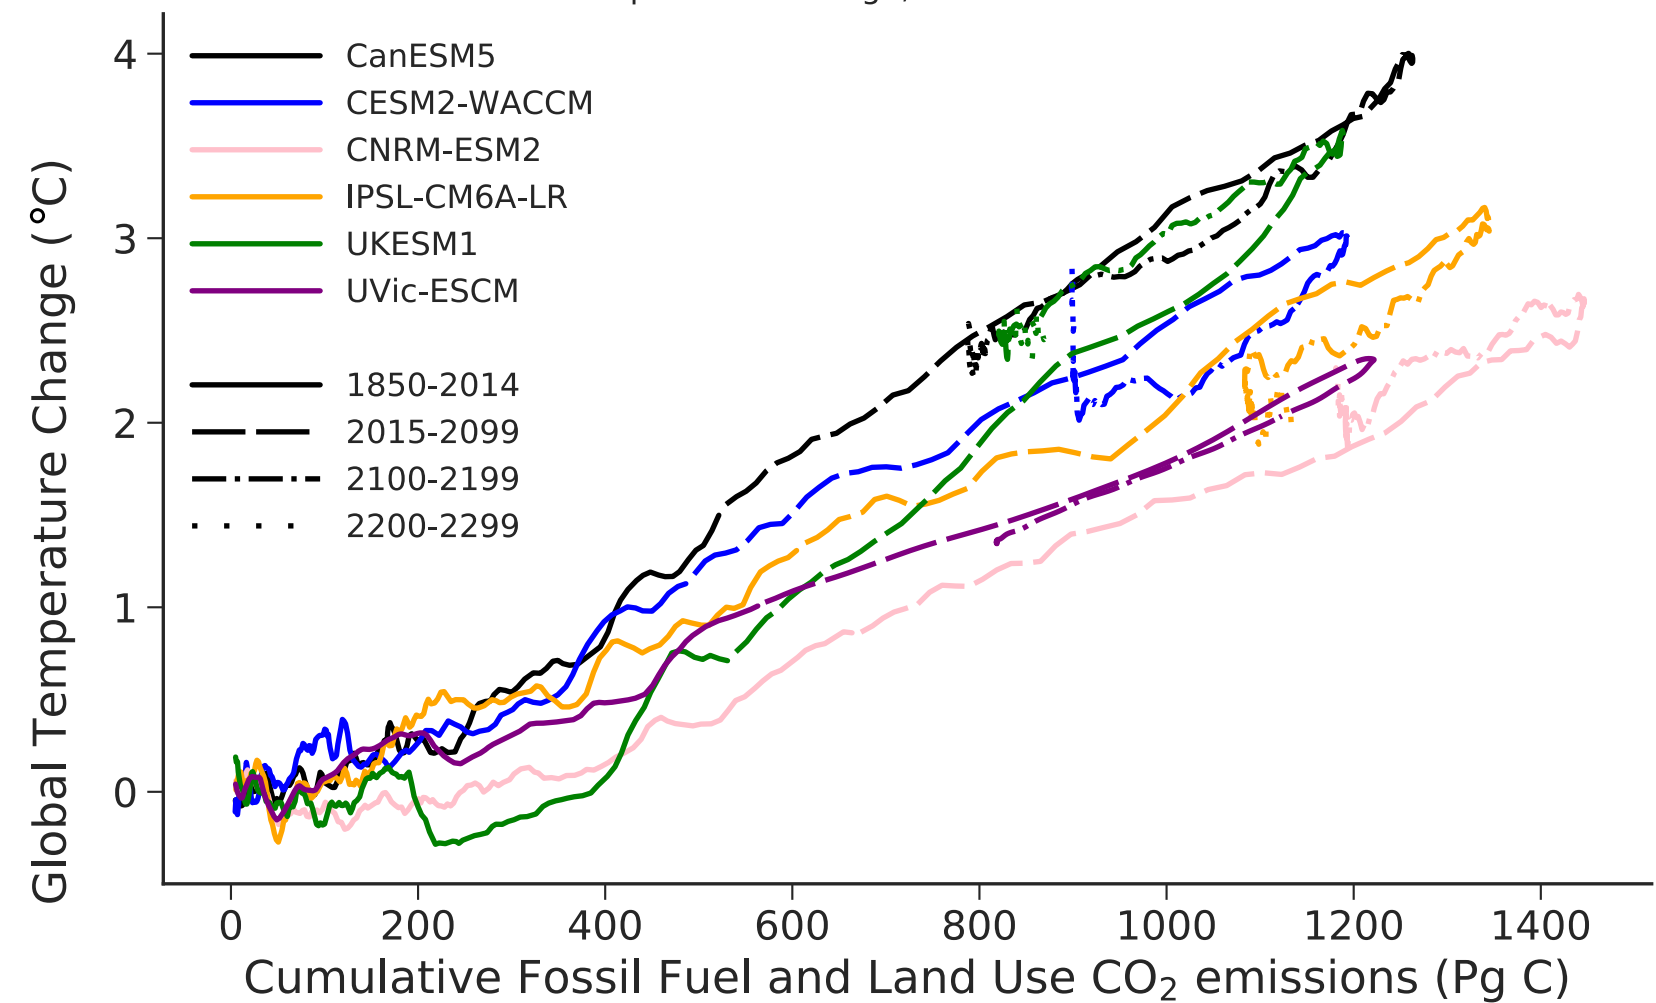

Global Mean Surface Air Temperature Change, SSP5-8.5

(a)

Global Mean Surface Air Temperature Change, SSP5-3.4-overshoot

(b)