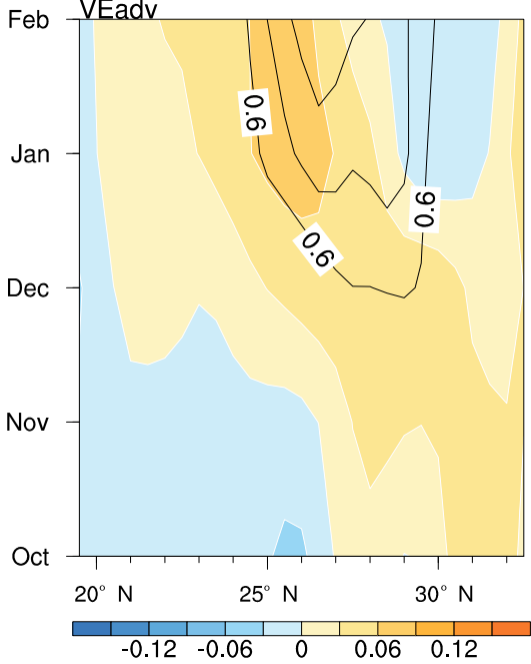

VEadv

Feb

Jan

Dec

Nov

Oct

20° N

25° N

30° N